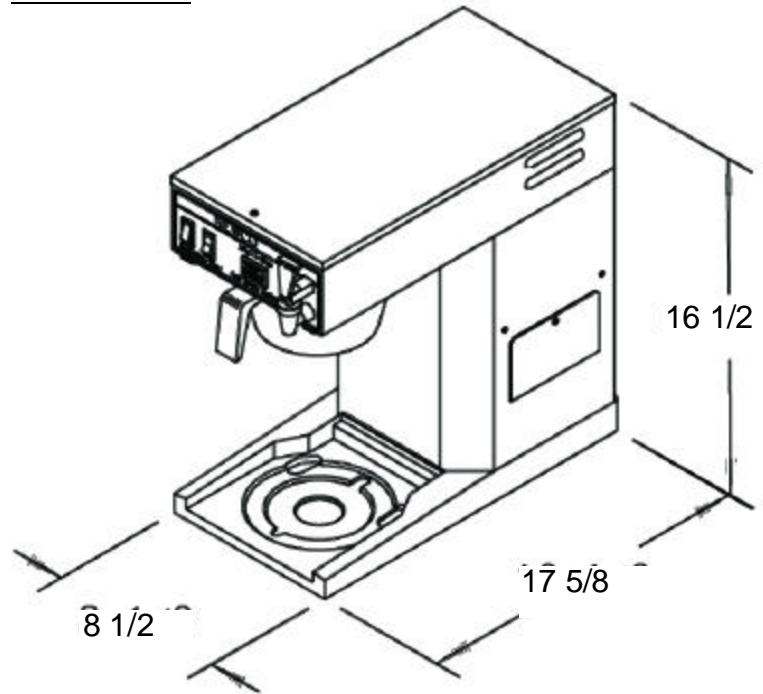

ACE-TC

Dimensions

Low profile brewer that fits under most counter top cabinets

Ready light indicates optimum brew temperature achieved

Blinking brew light alerts user that coffee is brewing

Universal base for perfect dispenser alignment

Gravity fed Hot Water Faucet for tea and soups

Tank "ON/OFF" switch

Pulse Brewing option

Base Model	Part Number	Volts	Amps		Tank Wattage		Cubic Feet	Ship Weight	Cord Attached
			USA/Can	USA/Can	USA/Can	USA/Can			
Ace TC-blk	102381-B	120	11.67	11.67	1400w	1400w	5.16	23 lbs	Yes
Ace LD-blk	102382-B	120	14.58	11.67	1750w	1400w	5.86	25 lbs	Yes
Ace AP-blk	102768-B	120	14.58	11.67	1750w	1400w	6.33	26 lbs	Yes
Ace D-blk	102876-B	120	14.58	11.67	1750w	1400w	7.27	27 lbs	Yes
Ace S-blk	102773-B	120	14.17	11.67	1700w	1400w	5.16	29 lbs	Yes
Ace LP-blk	102774-B	120	14.17	11.67	1700w	1400w	6.68	31 lbs	Yes

Electrical: 120V models are 2 wires plus ground service rated 120V, single phase, 60Hz. 120/240 V models are 3 wires plus ground service rated 120/240 V, single phase, 60Hz

Plumbing: Water line should be 20-90 PSI and have a minimum flow rate of 1.5 GPM. Mechanical connection on brewer is 1/4" male flare connector.

*Cord not included on 240v models

Corporate Offices
1735 South River Rd
St. Charles MO, 63303

Phone
800.325.7867
636.925.1202

Fax
636.925.0029
Technical Services

Internet
www.newcocooffee.com